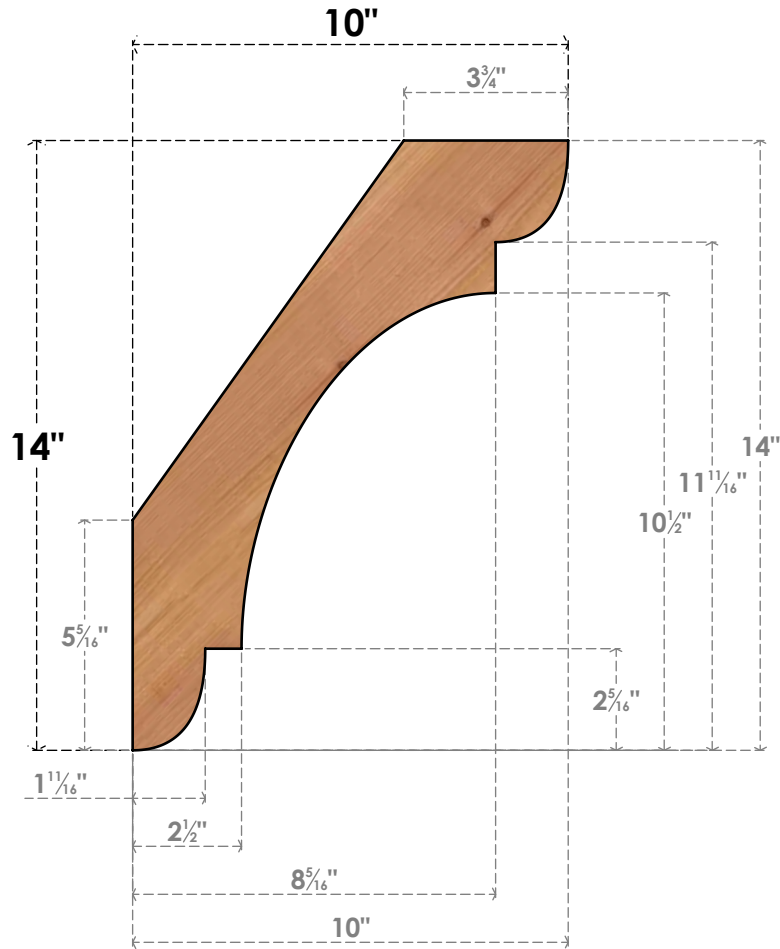

BRC06X10X14OLY00SWR

5 1/2"W X 10"D X 14"H OLYMPIC SMOOTH BRACE, WESTERN RED CEDAR

SIDE

FRONT

EKENA MILLWORK
 2300 WEST MAIN ST.
 CLARKSVILLE, TX 75426
 TOLL FREE: 866-607-0453
 WWW.EKENAMILLWORK.COM

NOTES

1. INSTALLATION TO BE COMPLETED IN ACCORDANCE WITH MANUFACTURER'S SPECIFICATIONS.
2. DRAWING MAY NOT BE TO SCALE
3. THIS DRAWING IS INTENDED FOR DESIGN AND PLANNING PURPOSES ONLY.
4. ALL INFORMATION CONTAINED HEREIN WAS CURRENT AT THE TIME OF DEVELOPMENT BUT MUST BE REVIEWED AND APPROVED BY THE PRODUCT MANUFACTURER TO BE CONSIDERED ACCURATE.
5. PRODUCTS ARE NOT KILN DRIED. THIS ITEM IS UNIQUE AND WILL CONTAIN THE NATURAL VARIATIONS THAT THE WOOD SPECIES OFFERS. THIS MAY RESULT IN VARIATIONS UP TO 1/4"