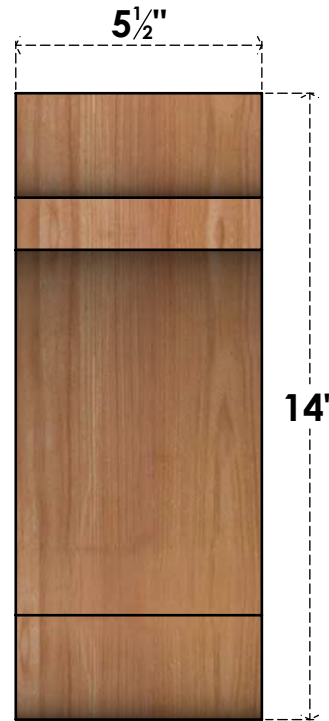

BRC06X10X14OLY00SWR

5 1/2"W X 10"D X 14"H OLYMPIC SMOOTH BRACE, WESTERN RED CEDAR

SIDE

FRONT

EKENA MILLWORK
 2300 WEST MAIN ST.
 CLARKSVILLE, TX 75426
 TOLL FREE: 866-607-0453
 WWW.EKENAMILLWORK.COM

NOTES

1. INSTALLATION TO BE COMPLETED IN ACCORDANCE WITH MANUFACTURER'S SPECIFICATIONS.
2. DRAWING MAY NOT BE TO SCALE
3. THIS DRAWING IS INTENDED FOR DESIGN AND PLANNING PURPOSES ONLY.
4. ALL INFORMATION CONTAINED HEREIN WAS CURRENT AT THE TIME OF DEVELOPMENT BUT MUST BE REVIEWED AND APPROVED BY THE PRODUCT MANUFACTURER TO BE CONSIDERED ACCURATE.
5. PRODUCTS ARE NOT KILN DRIED. THIS ITEM IS UNIQUE AND WILL CONTAIN THE NATURAL VARIATIONS THAT THE WOOD SPECIES OFFERS. THIS MAY RESULT IN VARIATIONS UP TO 1/4"